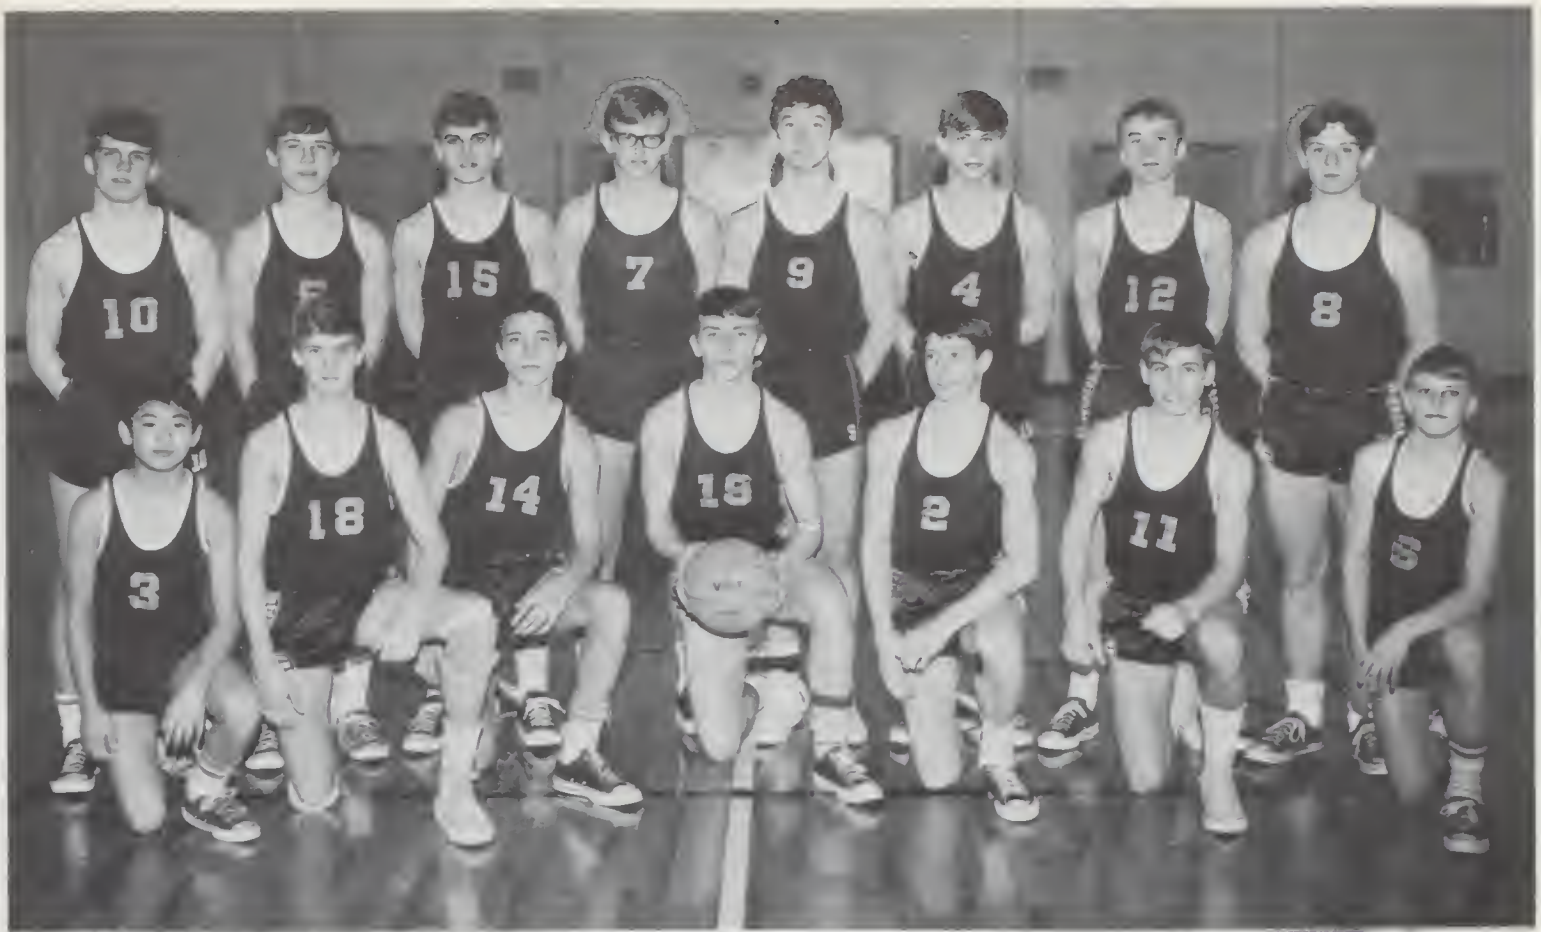

Front Row: Bobby Aoki, Bill Long, Jim Travis, John Loeffler, Ron Barnes, Jamie Greene, Mike Flatt. Back Row: Andy Gilmore, Gary Sly, Mark Sherburne, Roland Smith, John Carter, Rick Green, Lance Powell, Paul Windust.

Freshmen Take 5th With 4-4 Season

Losing four games by a total of twelve points and lacking in height (the tallest man is 5'11") the LC freshmen came on strong enough to be acclaimed "the best team in the league, at the end of the season" by their coach, Mr. Ed Kretz. Noted for their hard work and desire, the frosh won all their practice games. The entire team is expected to be a valuable addition to the varsity in two years.

League Standings

	W	L				
Salk	8	0	LC	51	Ferris	37
Gonzaga	6	2	LC	41	Greenacres	38
Ferris	5	3	LC	45	Bowdish	43
NC	5	3	LC	43	NC	33
LC	4	4	Gonzaga	35	LC	28
Shaw	4	4	Ferris	34	LC	33
Glover	3	5	LC	47	Glover	30
Libby	1	8	Shaw	32	LC	30
Rogers	0	9	Salk	35	LC	34
			LC	46	Libby	22
			LC	50	Rogers	45